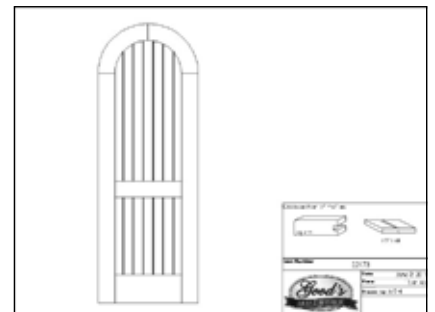

3.

✓ Approve CAD Drawings
✓ Order