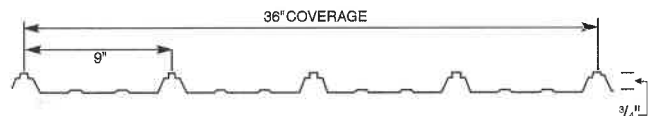

*29 Gauge Only

All Colors Meet Energy Star Requirements

All Colors Carry A 40-Year Limited Paint Warranty

Copper Metallic Can Vary Slightly Between Orders

Actual Colors Can Vary Slightly From This Chart

Smart Rib Plus