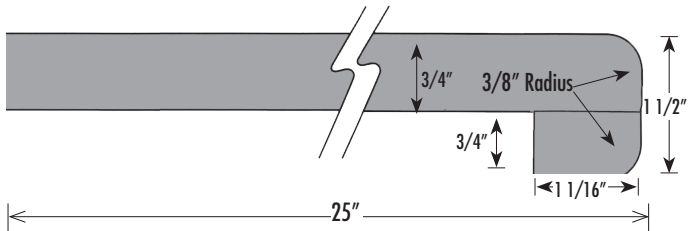

Saturn

Bar Availability

Deck

General Information

- ❖ The straight lines and sharp curves of this rolled - front top are wrapped 1-1/2" thick with a low 3" backsplash - all the elements of European style.
- ❖ The cove has a 1/4" radius for easy clean-up.
- ❖ The back has a 1/2" scribe to provide easy fit for out-of-square or uneven walls, allowing for more installation tolerances.
- ❖ Loose backsplashes are available for deck tops.