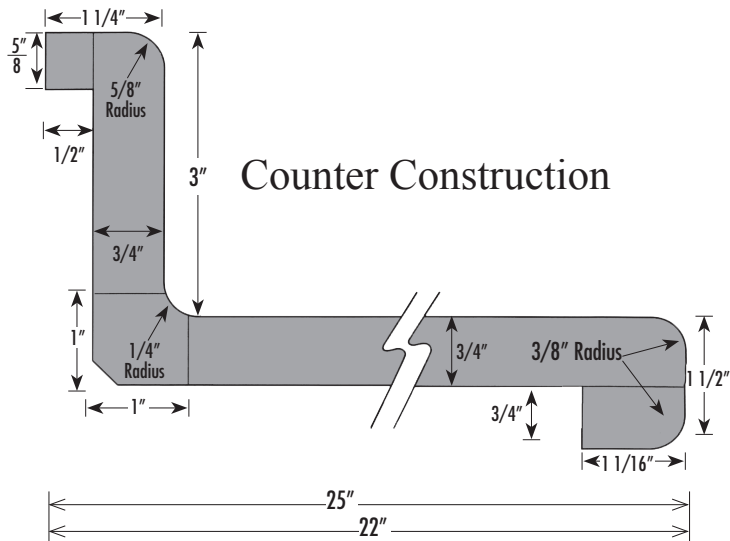

Saturn

Bar Availability

Deck

General Information

- ❖ The straight lines and sharp curves of this rolled - front top are wrapped 1-1/2" thick with a low 3" backsplash - all the elements of European style.
- ❖ The cove has a 1/4" radius for easy clean-up.
- ❖ The back has a 1/2" scribe to provide easy fit for out-of-square or uneven walls, allowing for more installation tolerances.
- ❖ Loose backsplashes are available for deck tops.