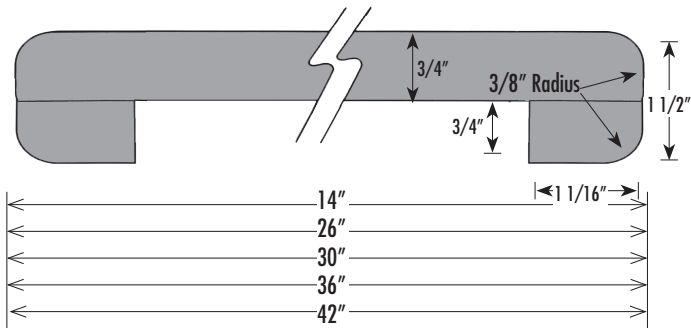

Saturn

Bar Availability

Deck

General Information

- ❖ The straight lines and sharp curves of this rolled - front top are wrapped 1-1/2" thick with a low 3" backsplash - all the elements of European style.
- ❖ The cove has a 1/4" radius for easy clean-up.
- ❖ The back has a 1/2" scribe to provide easy fit for out-of-square or uneven walls, allowing for more installation tolerances.
- ❖ Loose backsplashes are available for deck tops.