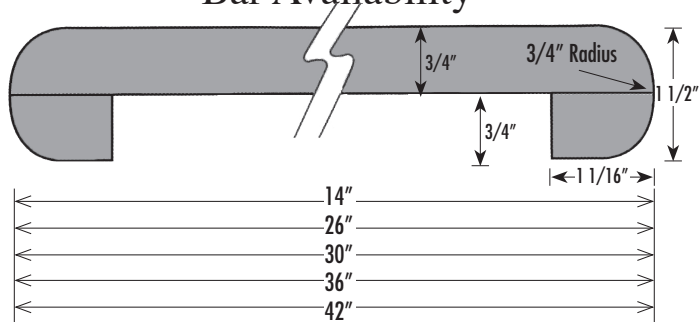

Olympic

Bar Availability

Deck

General Information

- ❖ A solid look with a hefty nose the Olympic offers both elegance and strength with a 180* rolled front.
- ❖ The 1-1/2" thick bull nose offers extra strength & durability.
- ❖ The 1/2" scribe on the backsplash provides more space to fit uneven or out-of square walls.
- ❖ A 3" backsplash provides the finishing touch to this strong design.
- ❖ Loose backsplashes are available for deck tops.