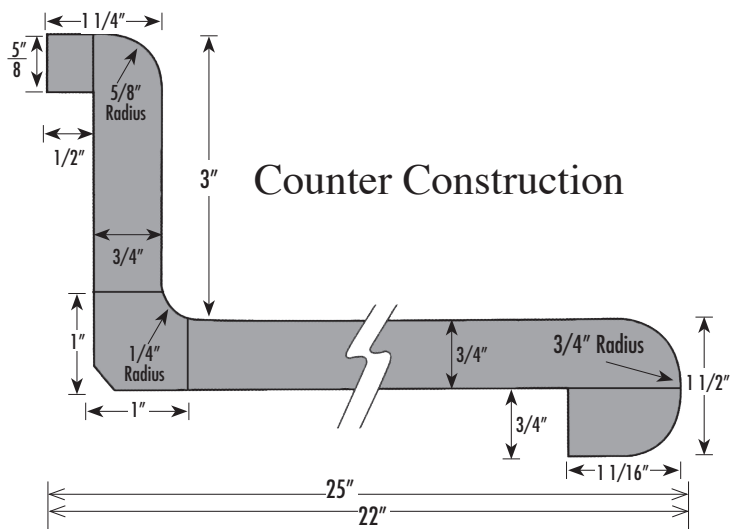

Olympic

Bar Availability

Deck

General Information

- ❖ A solid look with a hefty nose the Olympic offers both elegance and strength with a 180* rolled front.
- ❖ The 1-1/2" thick bull nose offers extra strength & durability.
- ❖ The 1/2" scribe on the backsplash provides more space to fit uneven or out-of square walls.
- ❖ A 3" backsplash provides the finishing touch to this strong design.
- ❖ Loose backsplashes are available for deck tops.