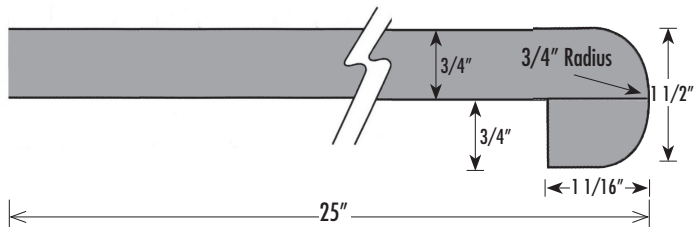

Olympic

Bar Availability

Deck

General Information

- ❖ A solid look with a hefty nose the Olympic offers both elegance and strength with a 180* rolled front.
- ❖ The 1-1/2" thick bull nose offers extra strength & durability.
- ❖ The 1/2" scribe on the backsplash provides more space to fit uneven or out-of square walls.
- ❖ A 3" backsplash provides the finishing touch to this strong design.
- ❖ Loose backsplashes are available for deck tops.