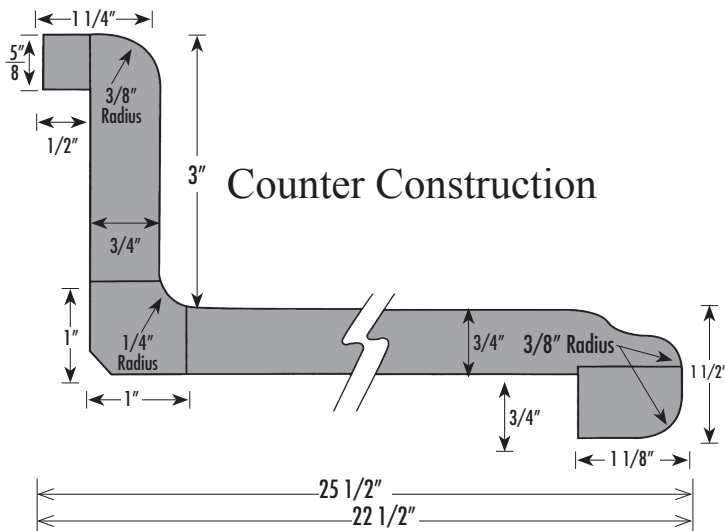

Keystone

General Information

- ❖ The Old World ogee nose has an appeal that everyone seeks. The unique 1-1/2" thick profile with a 3" backsplash will meet your highest standard.
- ❖ The deck has an overall depth of 25-1/2" on kitchens and 22-1/2" on vanities -this means easier installs.
- ❖ The cove has a 1/4" radius for easy clean up.
- ❖ The backsplash has a 1/2" scribe to provide easy fit for out of square or uneven walls, allowing for more installation tolerances.
- ❖ Loose backsplashes are available for deck tops.