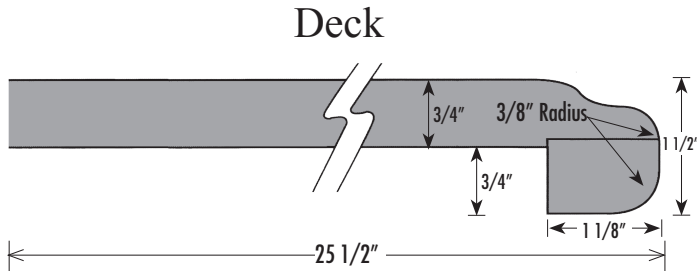

Keystone

General Information

- ❖ The Old World ogee nose has an appeal that everyone seeks. The unique 1-1/2" thick profile with a 3" backsplash will meet your highest standard.
- ❖ The deck has an overall depth of 25-1/2" on kitchens and 22-1/2" on vanities -this means easier installs.
- ❖ The cove has a 1/4" radius for easy clean up.
- ❖ The backsplash has a 1/2" scribe to provide easy fit for out of square or uneven walls, allowing for more installation tolerances.
- ❖ Loose backsplashes are available for deck tops.