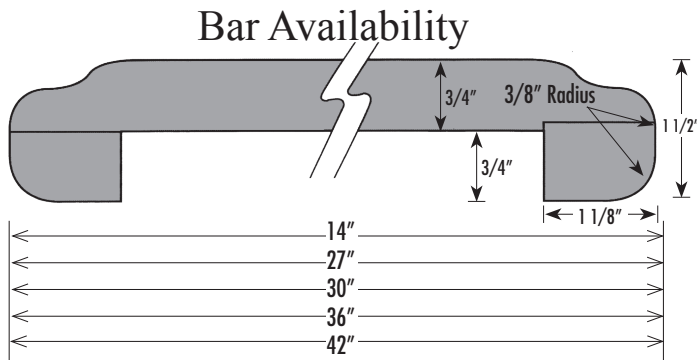

Keystone

General Information

- ❖ The Old World ogee nose has an appeal that everyone seeks. The unique 1-1/2" thick profile with a 3" backsplash will meet your highest standard.
- ❖ The deck has an overall depth of 25-1/2" on kitchens and 22-1/2" on vanities -this means easier installs.
- ❖ The cove has a 1/4" radius for easy clean up.
- ❖ The backsplash has a 1/2" scribe to provide easy fit for out of square or uneven walls, allowing for more installation tolerances.
- ❖ Loose backsplashes are available for deck tops.