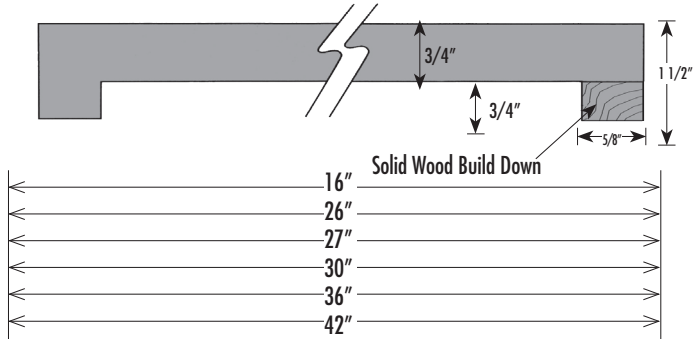

Continental

Bar Availability

Deck

General Information

- ❖ The front build-down strip is solid kiln-dried hardwood to resist moisture around sink and over dishwasher where steam escapes.
- ❖ This classic flat-faced top offers a traditional alternative. The 1-1/2" laminate on the face offers additional design options by using contrasting colors.
- ❖ The cove has a 1/4" radius for easy clean-up.
- ❖ The back has a 1/2" scribe to provide easy fit for out-of-square or uneven walls, allowing for more installation tolerances.
- ❖ Loose backsplashes are available for deck tops.