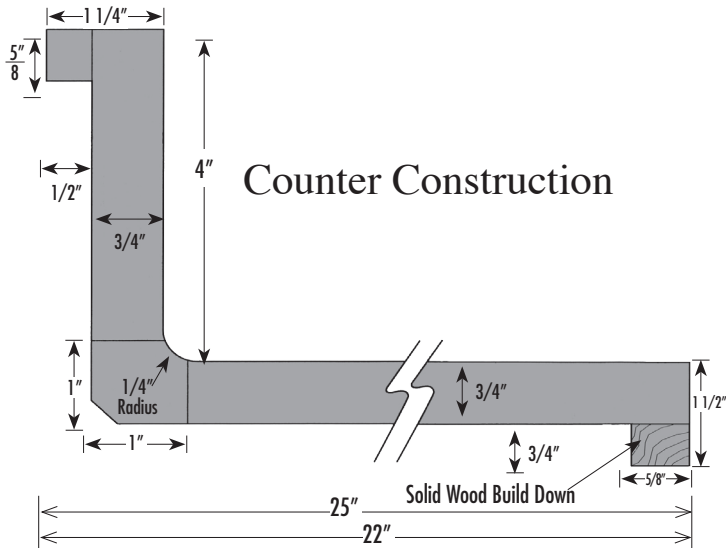

Continental

Bar Availability

Deck

General Information

- ❖ The front build-down strip is solid kiln-dried hardwood to resist moisture around sink and over dishwasher where steam escapes.
- ❖ This classic flat-faced top offers a traditional alternative. The 1-1/2" laminate on the face offers additional design options by using contrasting colors.
- ❖ The cove has a 1/4" radius for easy clean-up.
- ❖ The back has a 1/2" scribe to provide easy fit for out-of-square or uneven walls, allowing for more installation tolerances.
- ❖ Loose backsplashes are available for deck tops.