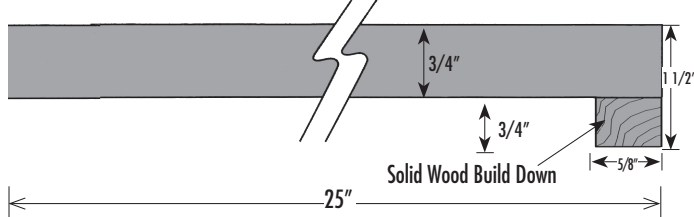

Continental

Bar Availability

Deck

General Information

- ❖ The front build-down strip is solid kiln-dried hardwood to resist moisture around sink and over dishwasher where steam escapes.
- ❖ This classic flat-faced top offers a traditional alternative. The 1-1/2" laminate on the face offers additional design options by using contrasting colors.
- ❖ The cove has a 1/4" radius for easy clean-up.
- ❖ The back has a 1/2" scribe to provide easy fit for out-of-square or uneven walls, allowing for more installation tolerances.
- ❖ Loose backsplashes are available for deck tops.